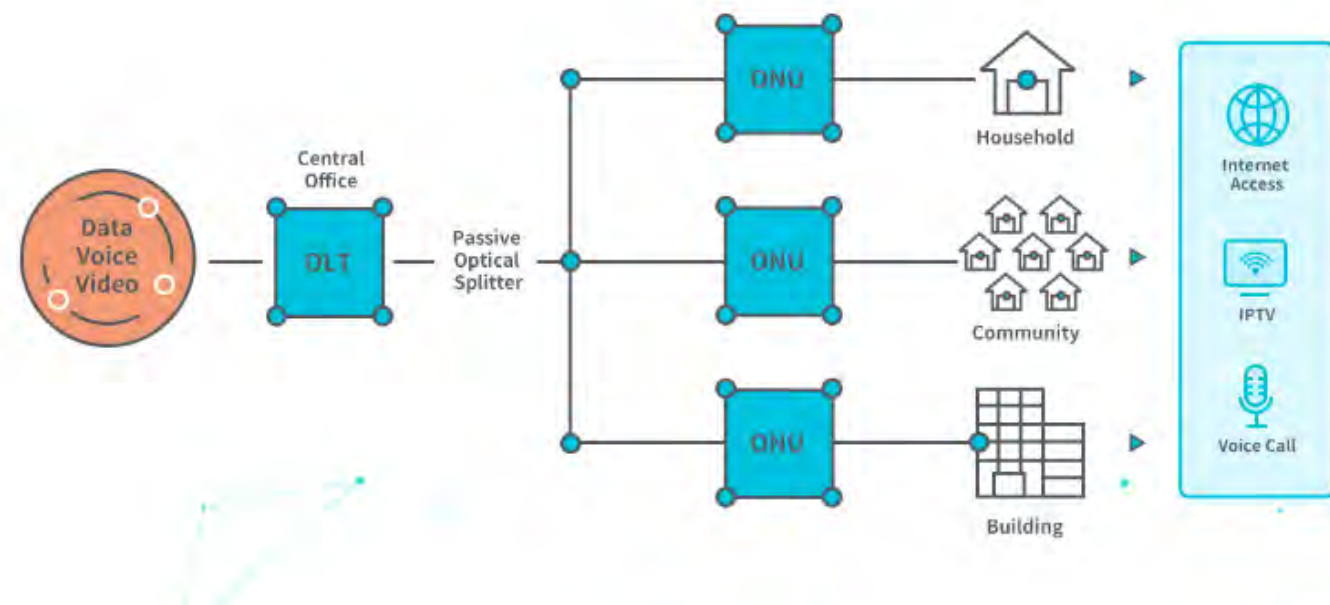

# N300 Wireless Gigabit VoIP GPON Router

GP622V

Gigabit Port

VoIP

Parental Control

IPv6

# Access to Fiber Optical Network

Support downstream 2.5Gbps and upstream to 1.25Gbps with transmission distance up to 20km. Higher bandwidth support makes it possible to integrate and provide more additional services with the same device.

# Easy Remote Management

GP622V support the ONT Management and Control Interface (OMCI), making it easy to configure, activate and manage remotely from an Optical Line Terminal(OLT).

## Software Features

- WAN Type: Dynamic IP/Static IP/PPPoE
- DHCP: Server, Client, DHCP Client List, Address Reservation
- Quality of Service: WMM, Bandwidth Control
- Port Forwarding: Virtual Server, Port Triggering, UPnP, DMZ
- VPN: 802.1Q tag VLAN, VLAN transparent mode/VLAN translation mode/VLAN trunk mode
- Access Control: Parental Control, Local Management Control, Host List, Access Schedule, Rule Management
- Firewall Security:
  - DoS, SPI Firewall
  - IP Address Filter/MAC Address Filter/Domain Filter
  - IP and MAC Address Binding
- VOIP Features: One RJ-11 FXS ports for connecting to analog telephones
  - Call forwarding, Call waiting, Call block, 3-way conference call, etc.
- Management: Access Control, Local Management, Remote Management
- Internet Protocol: IPv4, IPv6