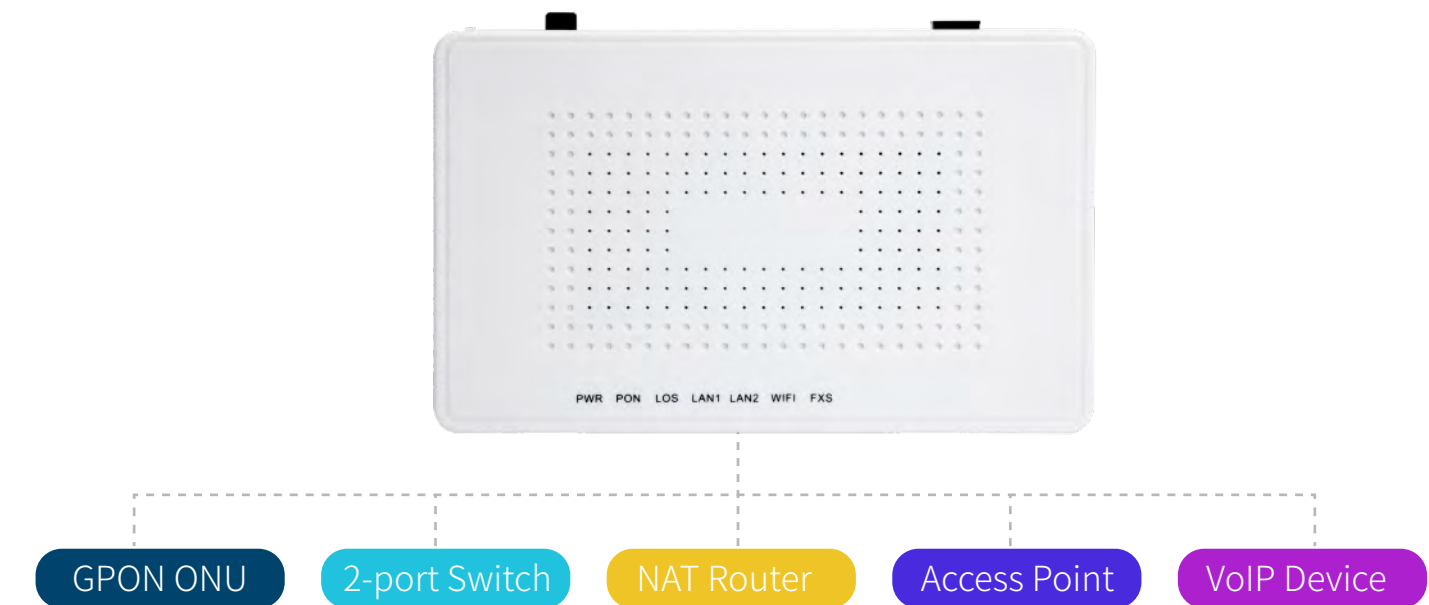

# N300 Wireless Gigabit VoIP GPON Router

GP622V

Gigabit Port

VoIP

Parental Control

IPv6

# Access to Fiber Optical Network

Support downstream 2.5Gbps and upstream to 1.25Gbps with transmission distance up to 20km. Higher bandwidth support makes it possible to integrate and provide more additional services with the same device.

# Easy Remote Management

GP622V support the ONT Management and Control Interface (OMCI), making it easy to configure, activate and manage remotely from an Optical Line Terminal(OLT).

# All-in-one Device

GP622V is an one-stop solution that make everything of your home connected. Based on 802.11n technology, GP622V supports wireless performance at up to 300Mbps, and delivers Broadband services such as IPTV and VoIP simultaneously.